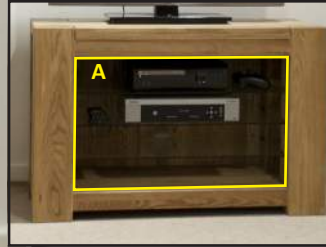

adjustable oak shelf

Large Sideboard
 H: 825 W: 1400 D: 425
 W: 80kg C: 0.63m³

adjustable oak shelves

Tall Bookcase
 H: 1900 W: 800 D: 400
 W: 98kg C: 0.80m³

adjustable glass shelves

1 Door Bookcase
 H: 1900 W: 800 D: 400
 W: 96kg C: 0.80m³

adjustable glass shelves

Glass Display Unit
 H: 1850 W: 900 D: 400
 W: 85kg C: 0.81m³

adjustable glass shelves

Chunky Leg design

Small Bookcase
 H: 1050 W: 915 D: 350
 W: 57kg C: 0.40m³

adjustable oak shelves

A Opening dimensions
H:400 W:665 D:400

TV Unit
H: 560 W: 900 D: 450
W: 40kg C: 0.40m³

Adjustable glass shelves

A Opening dimensions
H:200 W:950 D:430

Plasma TV Unit
H: 360 W: 1200 D: 450
W: 42g C: 0.24m³

Adjustable glass shelves

A Opening dimensions
H:255 W:900 D:370

Large Plasma TV Unit
H: 445 W: 1815 D: 425
W: 65kg C: 0.46m³

Adjustable glass shelves

Adjustable glass shelves

A Opening dimensions
H:435 W:800 D:350

Corner TV Unit
H: 600 W: 1040 D: 600
W: 45kg C: 0.48m³