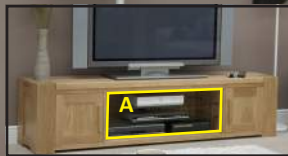

adjustable glass shelves

Glass Display Unit
 H: 1850 W: 900 D: 400
 W: 85kg C: 0.81m³

adjustable glass shelves

Chunky Leg design

Small Bookcase
 H: 1050 W: 915 D: 350
 W: 57kg C: 0.40m³

adjustable oak shelves

A Opening dimensions
H:400 W:665 D:400

TV Unit
H: 560 W: 900 D: 450
W: 40kg C: 0.40m³

Adjustable glass shelves

A Opening dimensions
H:200 W:950 D:430

Plasma TV Unit
H: 360 W: 1200 D: 450
W: 42g C: 0.24m³

Adjustable glass shelves

A Opening dimensions
H:255 W:900 D:370

Large Plasma TV Unit
H: 445 W: 1815 D: 425
W: 65kg C: 0.46m³

Adjustable glass shelves

Adjustable glass shelves

A Opening dimensions
H:435 W:800 D:350

Corner TV Unit
H: 600 W: 1040 D: 600
W: 45kg C: 0.48m³