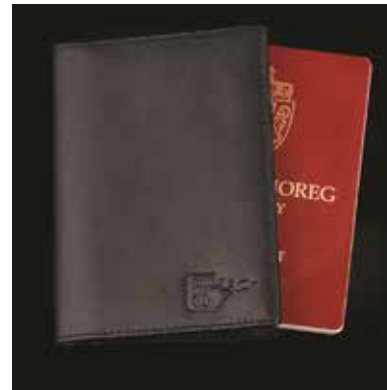

30-462

TRAVEL ACCESSORIES

PADLOCK (TSA) WITH
LUGGAGE TAG

30-219

PAMPERING KIT

30-410

PASSPORT COVER (LEATHER)

30-228

ROLL UP VACUUM BAGS

30-405

SHOE STORAGE BAG

30-409

SILK SLEEPER

30-461

SLEEPING MASK

30-475