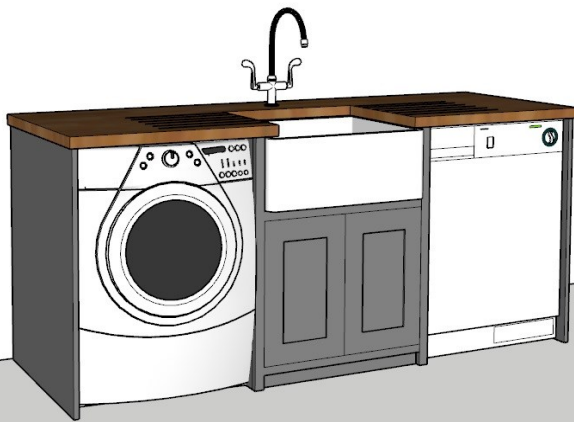

Bespoke Sizes Available

Utility Fitments (painted)

193cm wide x 650mm deep
Includes Belfast unit, Sink, Oak worktop,
End panels & Taps for
£1197

Utility Fitments (painted)

193cm wide x 650mm deep
Includes Belfast unit, sink,
Oak worktop, Taps, End panels
& Covering doors .
£1499

Over Mantle Units **£1439**

1250mm high, 300mm wide towers
with an opening gap of 1100mm

Can be made to Bespoke sizes

Cooker Base Unit

600mm **£349**

Cabinet Details

Cabinet Construction

- All cabinets are made from 18mm pine and are solid throughout.
- All drawer boxes are 18mm thick and the drawer bases are 9mm thick tongue & groove section.
- The backs of the cabinets are 9mm thick tongue & groove section.
 - Each cabinet is supplied with 1 adjustable shelf.
- Base cabinets have a 70mm void at the back to aid fitting.
 - All doors are 21mm Thickness
 - All Cabinets are fully assembled