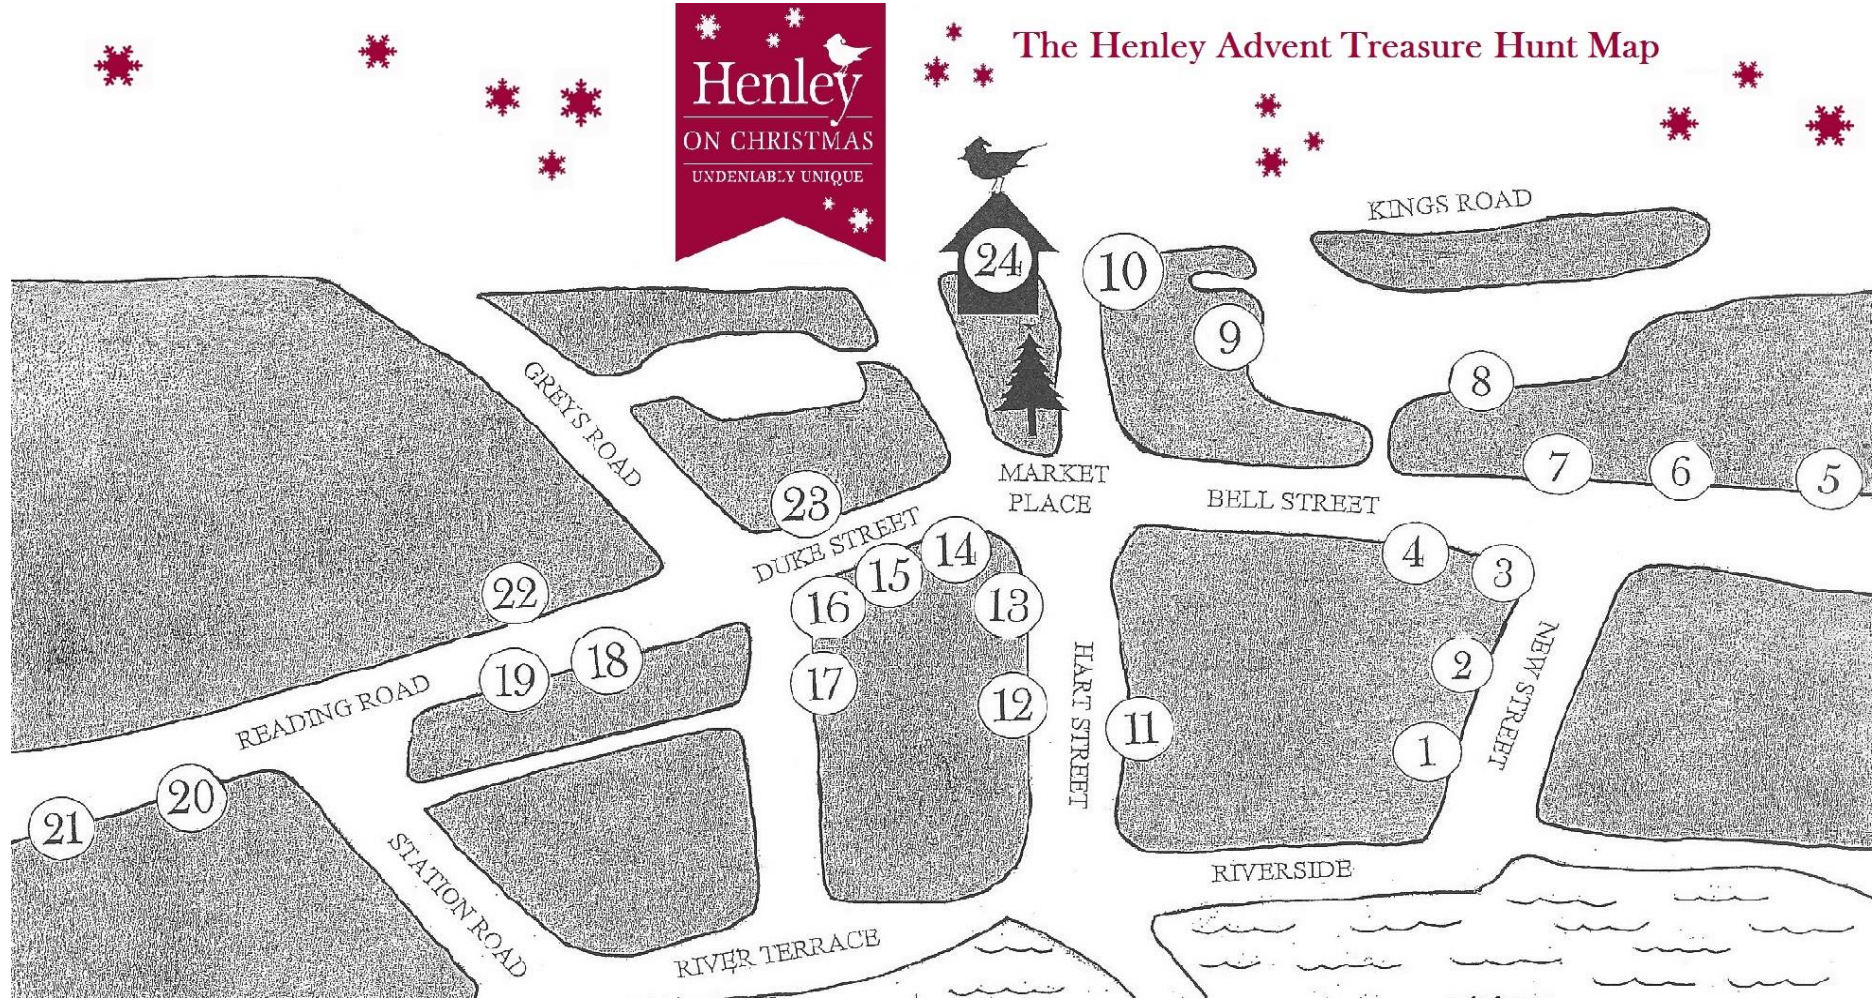

# The Henley Advent Treasure Hunt Map

- 1. **Hotel Du Vin**, New Street, RG9 2BP
- 2. **Simon Drew**, 42-44 New Street, RG9 2BT
- 3. **Asquiths**, 2-4 New Street, RG9 2BT
- 4. **The Bell Bookshop**, 52 Bell Street, RG9 2BL
- 5. **Jods Galore**, 73 Bell Street, RG9 2BD
- 6. **Henley Pet Shop**, 69 Bell Street, RG9 2BD
- 7. **Bagatelle Toys**, 63 Bell Street, RG9 2BA
- 8. **Regal Picturehouse**, Boroma Way, RG9 2B

- 9. **Stemtation Flowers**, 4 Market Place Mews, RG9 2AH
- 10. **The Henley Brew House**, 38 Market Place, RG9 2AH
- 11. **Foam Fashion**, 33 Hart Street, RG9 2AR
- 12. **Jonkers Rare Books**, 24 Hart Street, RG9 2AU
- 13. **Boatique**, 6 Hart Street, RG9 2AU
- 14. **Gorvett & Stone**, 21 Duke Street, RG9 1UR
- 15. **Laurence Menswear**, 29 Duke Street, RG9 1UR
- 16. **Huddledays**, 43 Duke Street, RG9 1UR

- 17. **Hot Gossip**, 7 Friday Street, RG9 1AN
- 18. **Deep Clothing Co**, 3 Reading Road, RG9 1AB
- 19. **One Offs Of Henley**, 23 Reading Road, RG9 1AB
- 20. **Blue Bells of Henley**, 71 Reading Road, RG9 1AX
- 21. **Reids**, 75 Reading Road, RG9 1AX
- 22. **E.T. Sheppard**, 36 Reading Road, RG9 1AG
- 23. **St. Audrey's**, 28 Duke Street, RG9 1UP
- 24. **Henley Town Council**, Market Place, RG9 2AQ