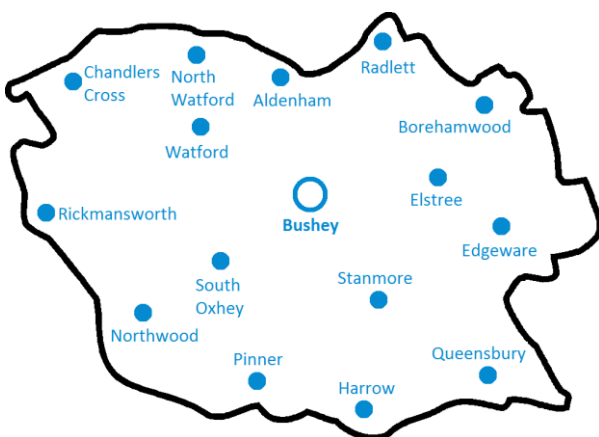

Project / Christmas Day Sponsorship

- One package available, price on application
- 27 days of adverts trailing "Christmas Day – 100% Christmas songs, 100% advert free brought to you by <your company>" or other words as agreed
- Christmas Day, one credit per hour