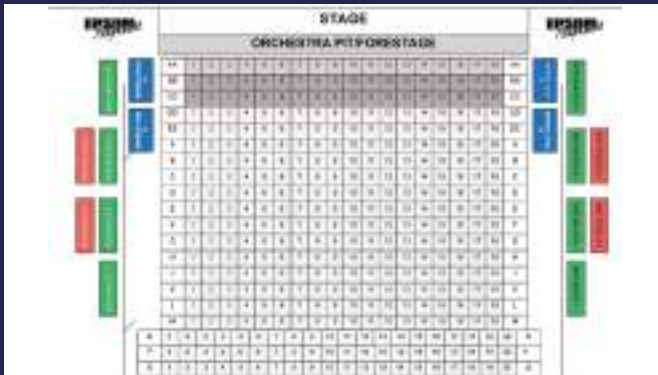

Box Office Tel: 01372 742555 / 742227

Email Bookings: playhouse@epsom-ewell.gov.uk

Book Online: www.epsomplayhouse.co.uk or in person at Epsom Playhouse, Ashley Avenue, Epsom, Surrey KT18 5AL
Box Office Hours Monday - Saturday 10am - 5pm or until the start of the performance on performance nights. Sundays & Public Holidays: 1 hour prior to performance start time. **The Box Office may close earlier if there is no evening performance.**

Tickets can be reserved by telephone, email, letter, fax, on-line or in person. A 60p booking fee will be levied on every ticket purchased by card. Pass Card members exempt. Reserved tickets will be held for 4 days. Visitors aged 18 months - 15 are eligible for a children's priced ticket. Infants below 18 months of age are admitted without a ticket. In common with standard theatre practice tickets cannot be exchanged or money refunded. There is a £1.20 charge for each ticket lost or replaced. Please check your tickets at the time of purchase/receipt as mistakes cannot be rectified at a later date. The management reserves the right to change or amend the programme without prior notice.

Venue Information

Please note that all aisles and exits must be kept clear at all times. Standing is not allowed in the Main Auditorium during the performance. Latecomers will not be admitted until a suitable break in the performance. With certain productions we may not be able to show you to your booked seats until the interval. Drinking glasses/bottles and china are not allowed in the main Auditorium. The taking of photographs or recording any part of the programme is strictly prohibited. Please remember to switch off your mobile phone. The management reserves the right to refuse admission. The Playhouse is fully equipped with an infrared loop system. Please let us know your requirements when booking your tickets. Under 13's will not be admitted without an adult.

Parking

The Ashley Centre Car Park. Parking from 4.00pm weekdays, 6.00pm Saturdays to 5.00am is currently £1.50 per visit. On Sundays the first 2 hours is £1.00, over 2 hours is £1.50. Please note The Ashley Centre lifts do not operate outside the shopping hours.

Disabled Parking

There are 31 marked bays, however normal bays may be used if these are in use. Parking charges after 4.00pm weekdays, 6.00pm Saturdays are £1.50 for all car park users to the Ashley Centre. There are special concessions for Blue Badge holders between 08:00 and 18:30 Mon to Sat please see notices in the car park.

Coach and Mini Bus Parking

Regretfully, the Ashley Centre does not have facilities for coach or mini bus parking. Any queries please contact Parking Services on **01372 732350**.