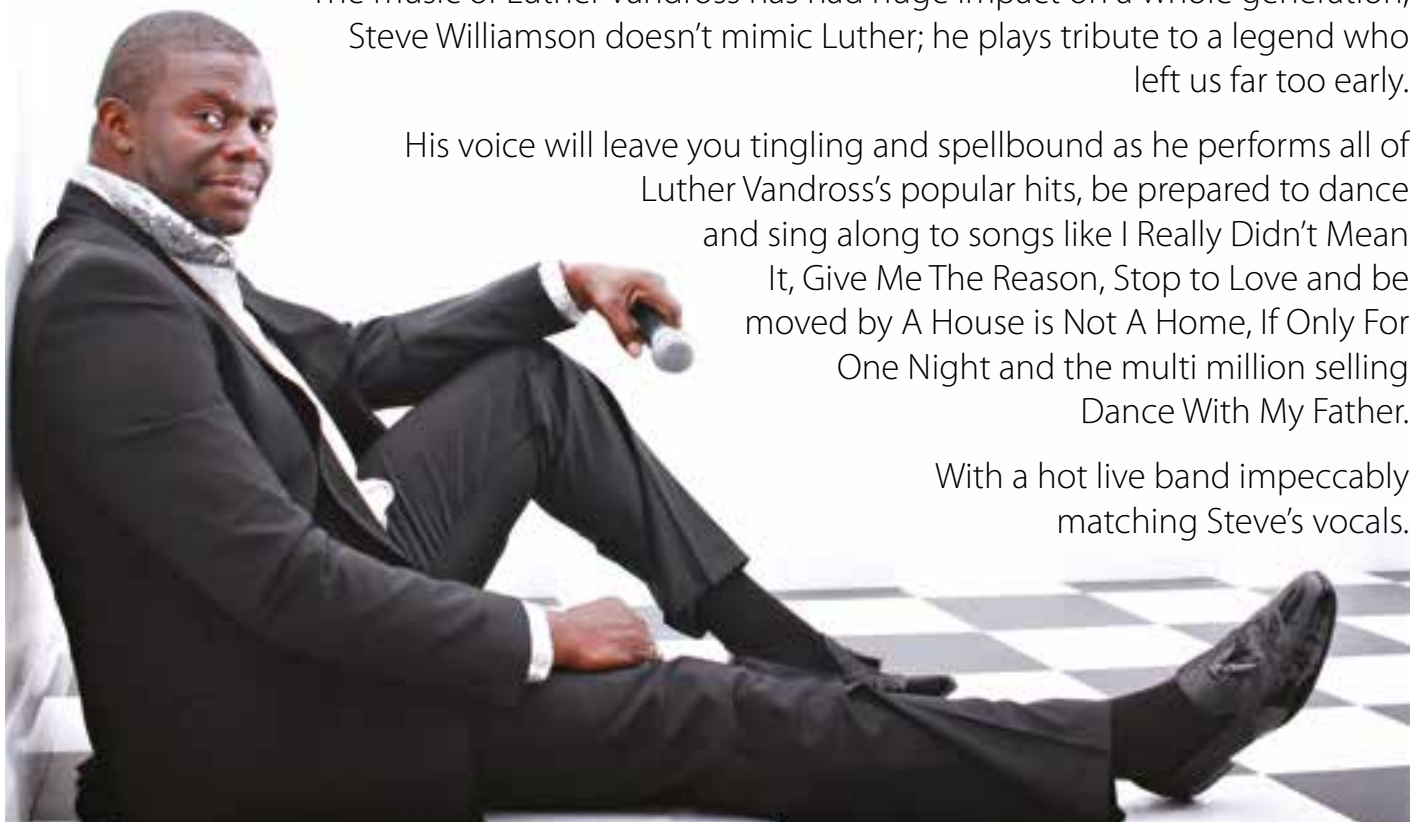

Simply Luther - If Only For One Night

Tuesday 22nd May at 8.00pm
Tickets £18

The music of Luther Vandross has had huge impact on a whole generation, Steve Williamson doesn't mimic Luther; he plays tribute to a legend who left us far too early.

His voice will leave you tingling and spellbound as he performs all of Luther Vandross's popular hits, be prepared to dance and sing along to songs like I Really Didn't Mean It, Give Me The Reason, Stop to Love and be moved by A House is Not A Home, If Only For One Night and the multi million selling Dance With My Father.

With a hot live band impeccably matching Steve's vocals.