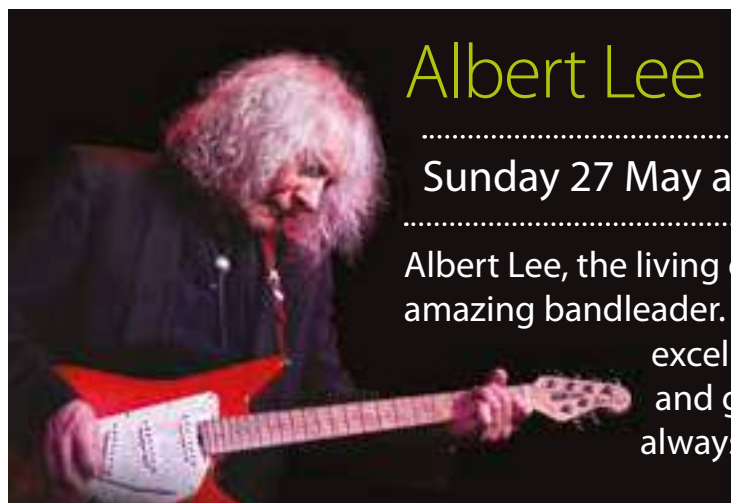

Albert Lee

Sunday 27 May at 7.30pm | Tickets £25

Albert Lee, the living guitar legend, the reliable Sideman, now amazing bandleader. On tour, with his handpicked band of excellent musicians, he always wins new fans and gives the old loyal fans finally what they always wanted - Albert Lee as Albert Lee.