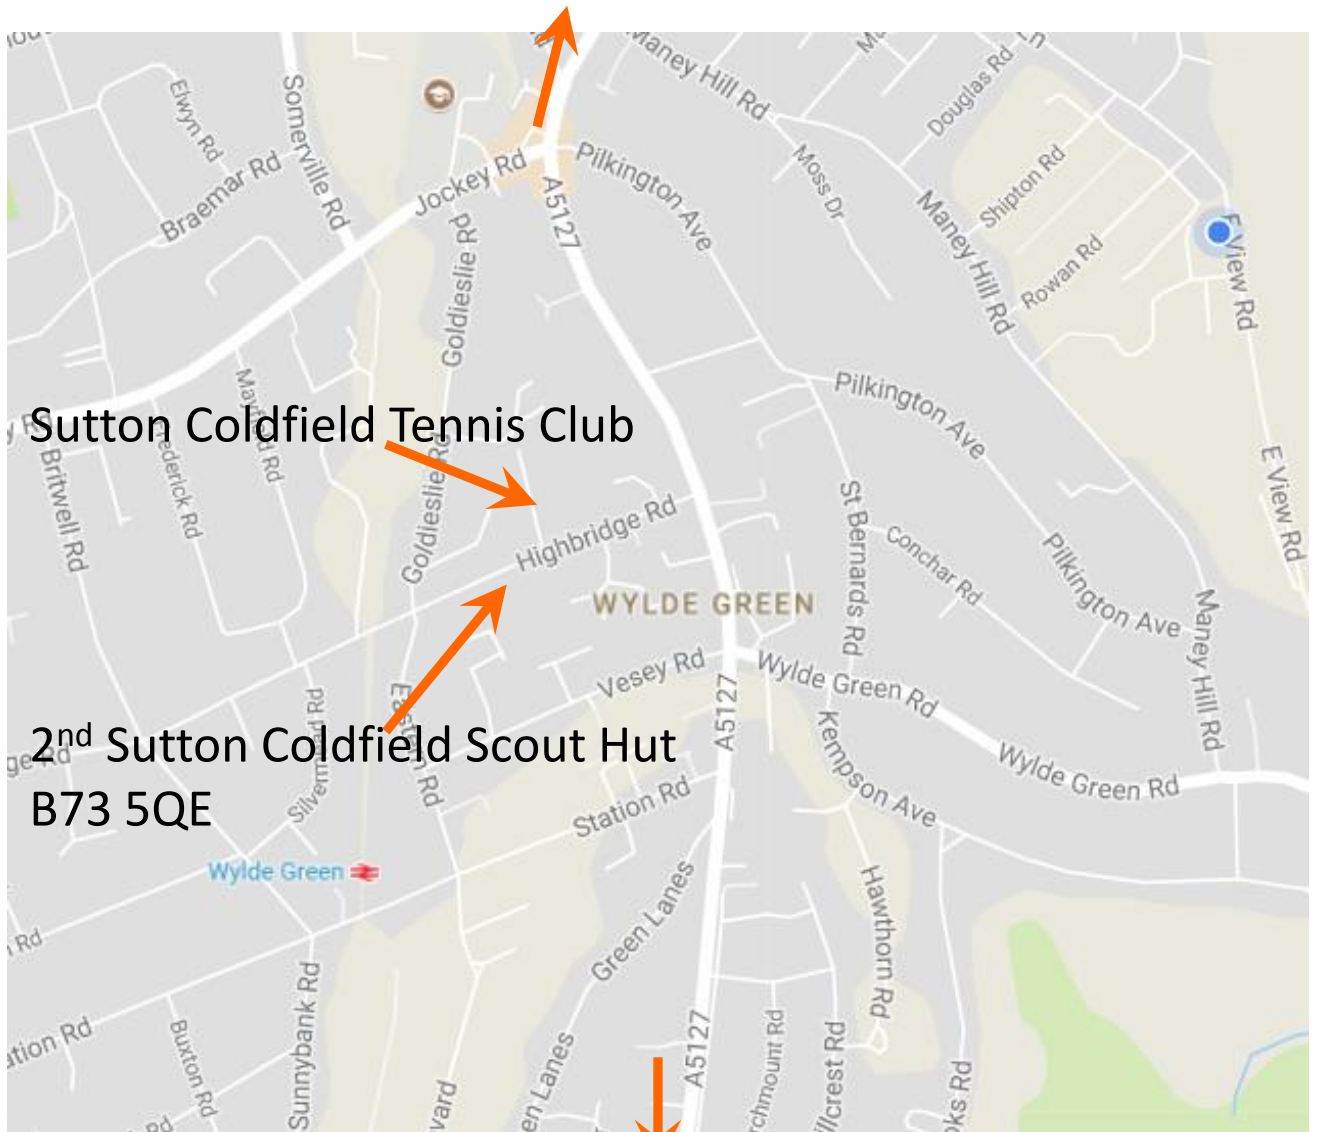

Tickets cost only £10 adult or £5 under 12 years
include a pulled pork or vegetarian sloppy joe supper
(Please bring what you would like to drink)

All proceeds from the evening will be
donated to 2 local youth charities:
2nd Sutton Coldfield Scout Group and
St Basils, preventing youth
homelessness

More info contact
Tim on 07825 530346

Map to 2nd Sutton Coldfield Scout Hut

Entrance between 39 and 43 Highbridge Road, B73 5QE

Towards Sutton Coldfield Town Centre

2nd Sutton Coldfield Scout Hut
B73 5QE

Towards Birmingham and M6, junction 6