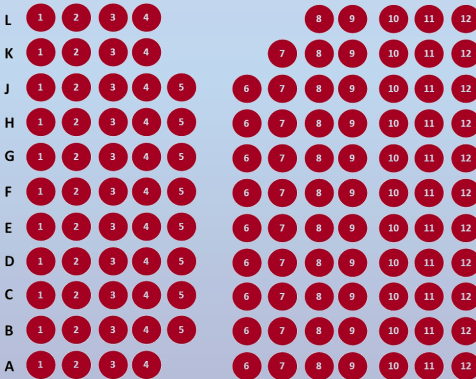

OPENING HOURS

The **Box Office** is open for bookings in person or over the phone on **01787 374745** **10am—4pm Tuesday—Friday** and from one hour before a performance. Bookings can be made online at www.quaysudbury.com at any time.

The **Quay Bar** is open from one hour before performances.

BOOKING FEE

The Quay charges a 75p booking fee per ticket to cover administrative costs.

LATECOMERS

Dependent on the nature of the performance latecomers may be asked to wait for a suitable break in performance before taking their seats.

SEATING PLAN

STAGE

DIRECTIONS & PARKING

Sudbury is approximately 40 minutes from the A120, A12 and A14 and about 90 minutes from London. Using the venue postcode of **CO10 2AN** will bring Satnavs to Quay Lane. If you continue down Quay Lane, past the Cricket pitch on your right and the Tennis Club on your left, you will find the Quay at the end of the lane.

There is **free car parking for patrons** directly outside the theatre.

Sudbury has a railway station with hourly services to Marks Tey, which meets the mainline to Norwich heading North, and London Liverpool Street heading west.

REFUNDS

The Quay is unable to offer refunds on tickets unless a show is cancelled or postponed. Credit to a customer's account may be applied at the discretion of the General Manager.

ACCESS

Our auditorium can accommodate up to three wheelchair users and we welcome assistance dogs at all performances. Please advise us of any access requirements at time of booking. Due to licensing requirements, no person will be admitted to a performance without a valid ticket. This provision includes babes in arms and other small children.