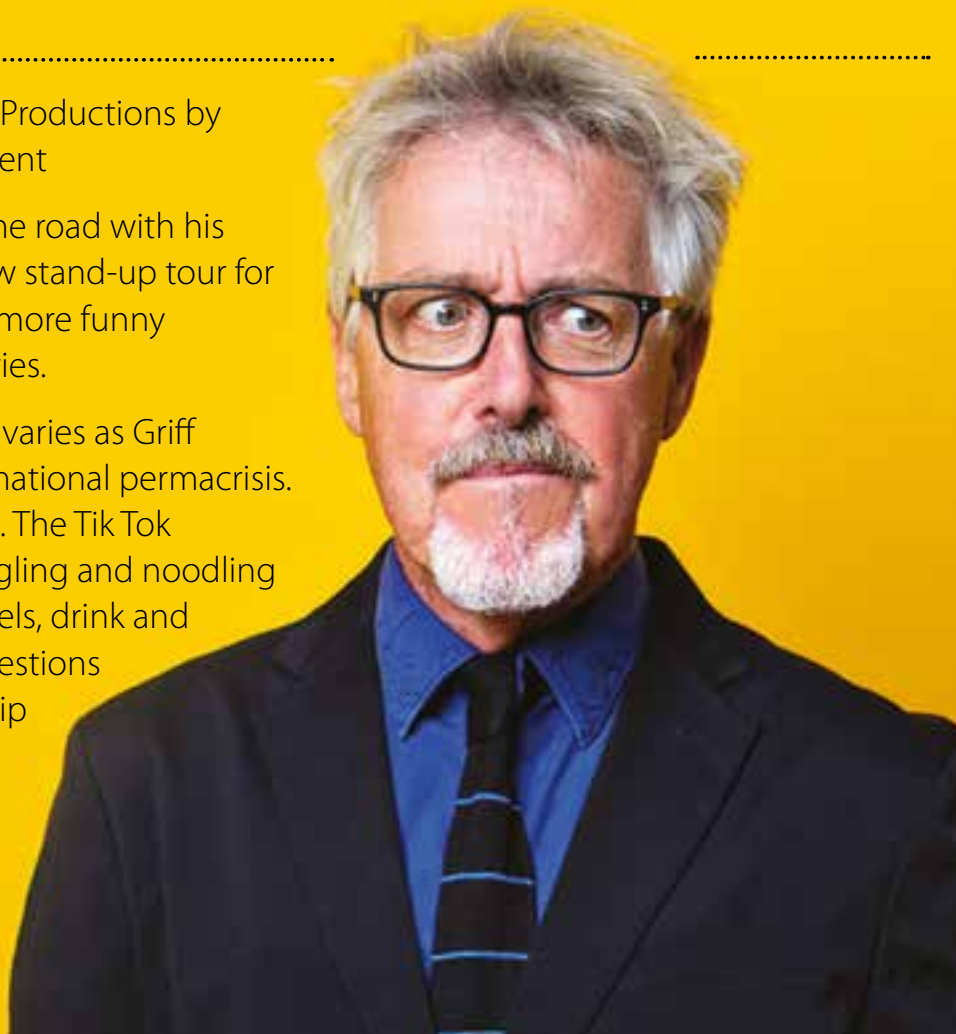

No theme. The show always varies as Griff rambles on the developing national permacrisis. Age. Family. Fraud. Nostalgia. The Tik Tok generation. Crocodile smuggling and noodling in Australia. Travel, dogs, hotels, drink and midnight trains. He takes questions from the audience and lets rip as his associations wander.