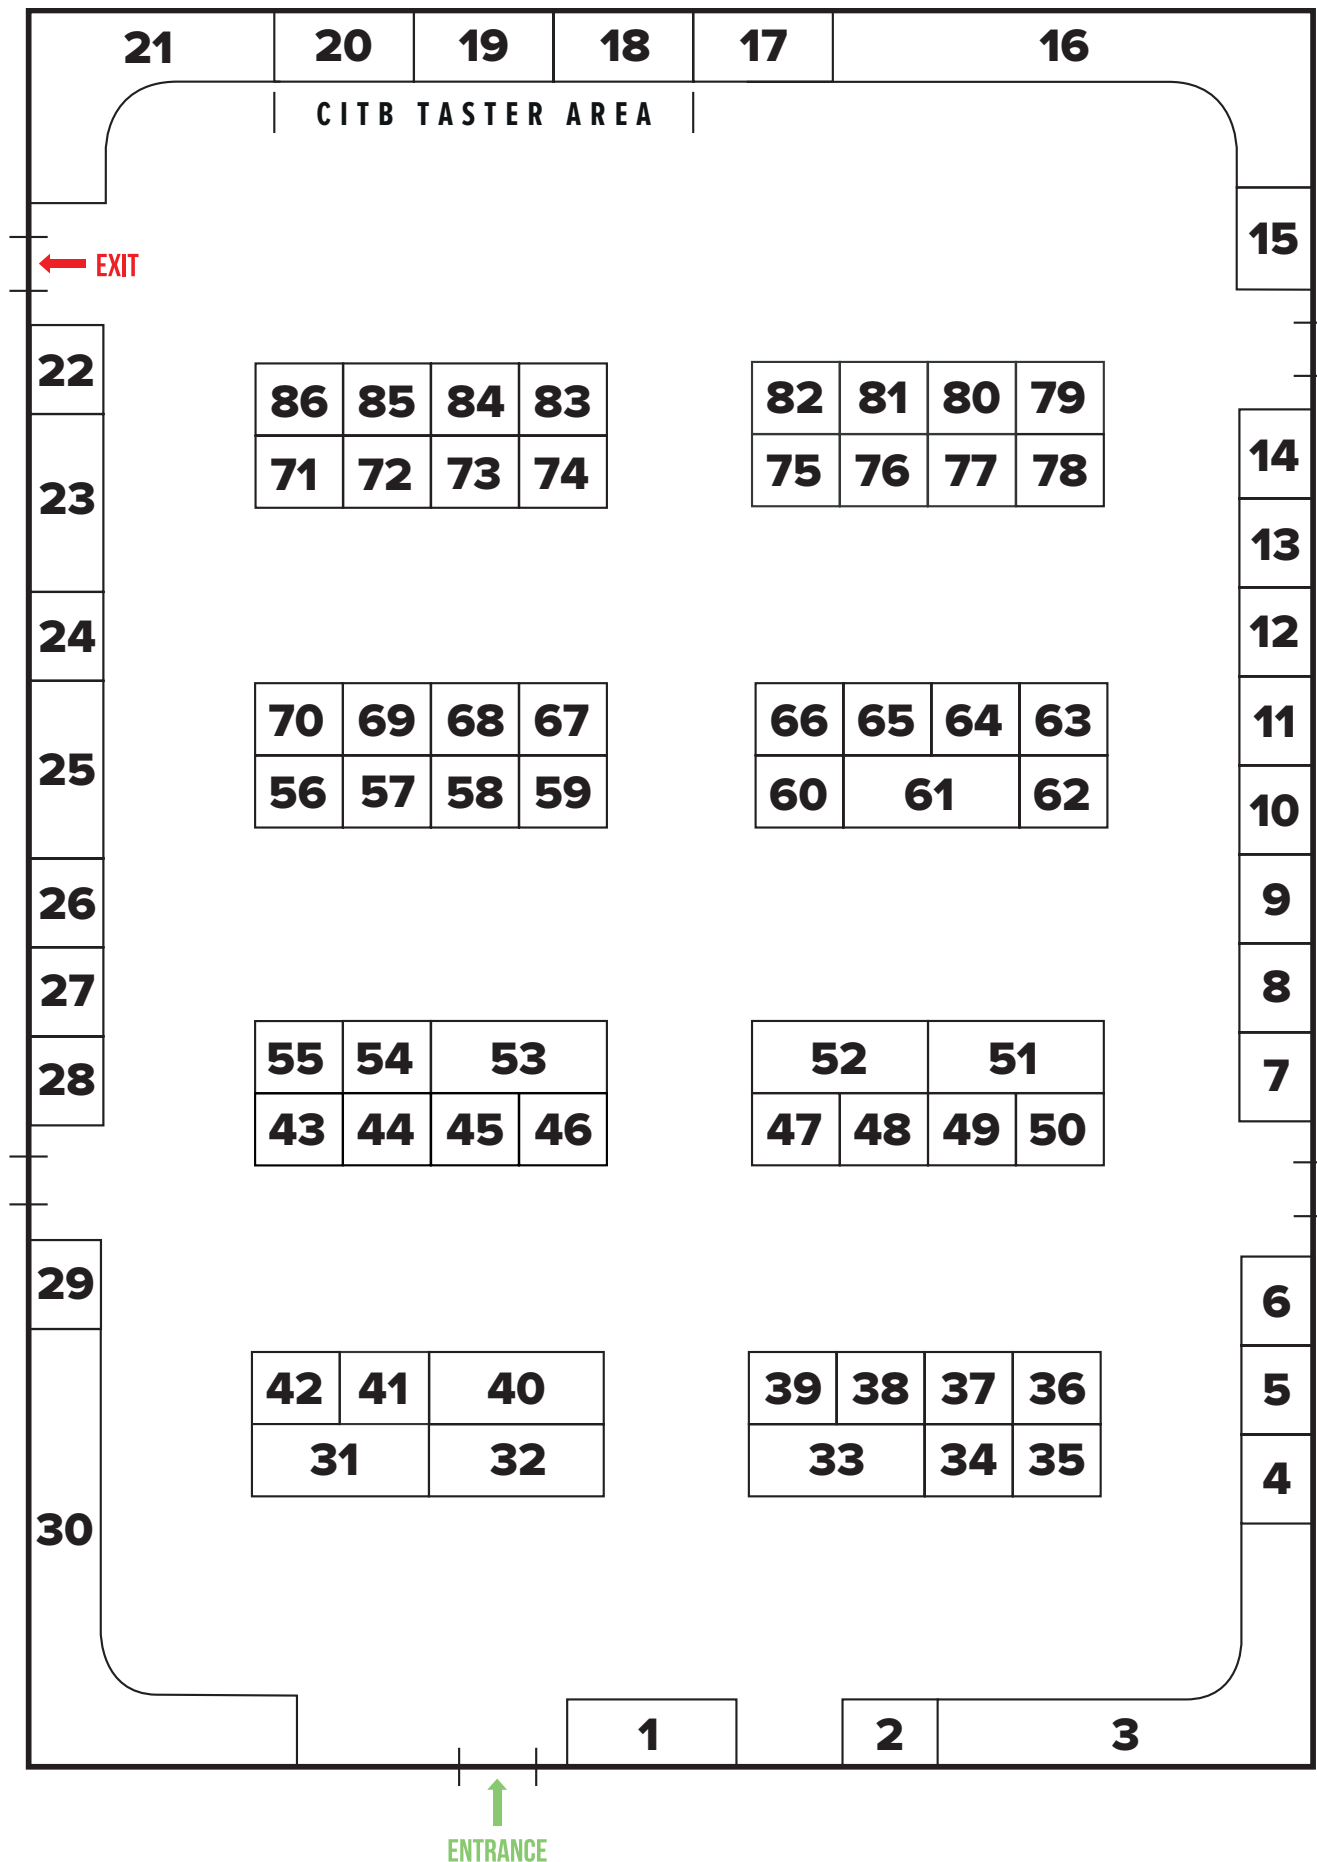

THE BIG FUTURES SHOW SITE PLAN

EXHIBITOR	STAND NO.	EXHIBITOR	STAND NO.
Information Desk	1	Holding Space	45
Recruitment South East	2	Mears Group	46
Job-Seekers Corner	3	The Lansdowne Hotel	47
Department for Work & Pensions/Jobcentre Plus	4	Mayo Wynne Baxter LLP	48
The People Matter Trust	5	Chestnut Tree House Children's Hospice	49
East Sussex County Council	6	General Dynamics UK	50
East Sussex Library & Information Service	7	East Sussex Healthcare NHS Trust	51
Travelosophers by Gareth Harding	8	University Hospitals Sussex NHS Foundation Trust	52
The Girls' Network	9	Chalk Eastbourne	53
Plumpton College	10	Avon	54
Stagecoach South East	11	Mini First Aid Sussex	55
Southern IT Networks	12	Firebrand – Brand Design Agency	56
Zoonou	13	Functional Skills UK	57
thebestof Eastbourne	14	AFH Payroll Solutions	58
DFN Project SEARCH	15	HR Dept Sussex-by-the-Sea	58
East Sussex College	16	Media Attention Events	59
British Army	17	South East Coast Ambulance Service	60
CITB Taster Area (Sustainable Building & Renewable Energy)	18	Kier Construction	61
CITB Taster Area (Civil Engineering)	19	Sussex Partnership NHS Foundation Trust	61
CITB Taster Area (Drylining & Plastering)	20	NHS Sussex	62
L Lynch Plant Hire & Haulage	21	Plastic Free Eastbourne	63
SCTP, Apprenticeships in Sussex & ASK	22	University of Brighton	64
Viking Pump Hygienic	23	Eastbourne & District Samaritans	65
Water Bear The College of Music	24	Dominic Hill Chartered Accountants	66
Wave Active	25	Haine & Son Funeral Directors	67
Jenner Contractors Ltd	26	DV8 Sussex 16-18 Creative College	68
N Smith Electrical	27	Royal Air Force	69
RNLI Eastbourne	28	Southern Water	70
TBC	29	OHM Energy	71
Bexhill 6th Form College	30	CITB – Construction Industry Training Board	72
Visit Eastbourne	31	The Chevron Group	73
Eastbourne Borough Council	32	Roadways	74
Edwards Vacuum	33	Royal Navy	75
Ditzly Media	34	CXK Youth Employability Service	76
AdasGold Brand Photography+	35	East Sussex Fire & Rescue Service	77
Wealden Works	36	The View Hotel Eastbourne	78
Wightman & Parrish	37	TBC	79
Wealden District Council	38	The Observatory Science Centre	80
Custard Ltd	39	Talent Accelerator	81
Partners 4 Training	40	Drainline Southern Ltd	82
JTL	41	British Gypsum – SGIS	83
Sussex Police	42	Winvic Construction Ltd	84
Heathercroft Training Academy	43	Kedslie Anderson Architects	85
Metro Bank	44	Human Nature	86